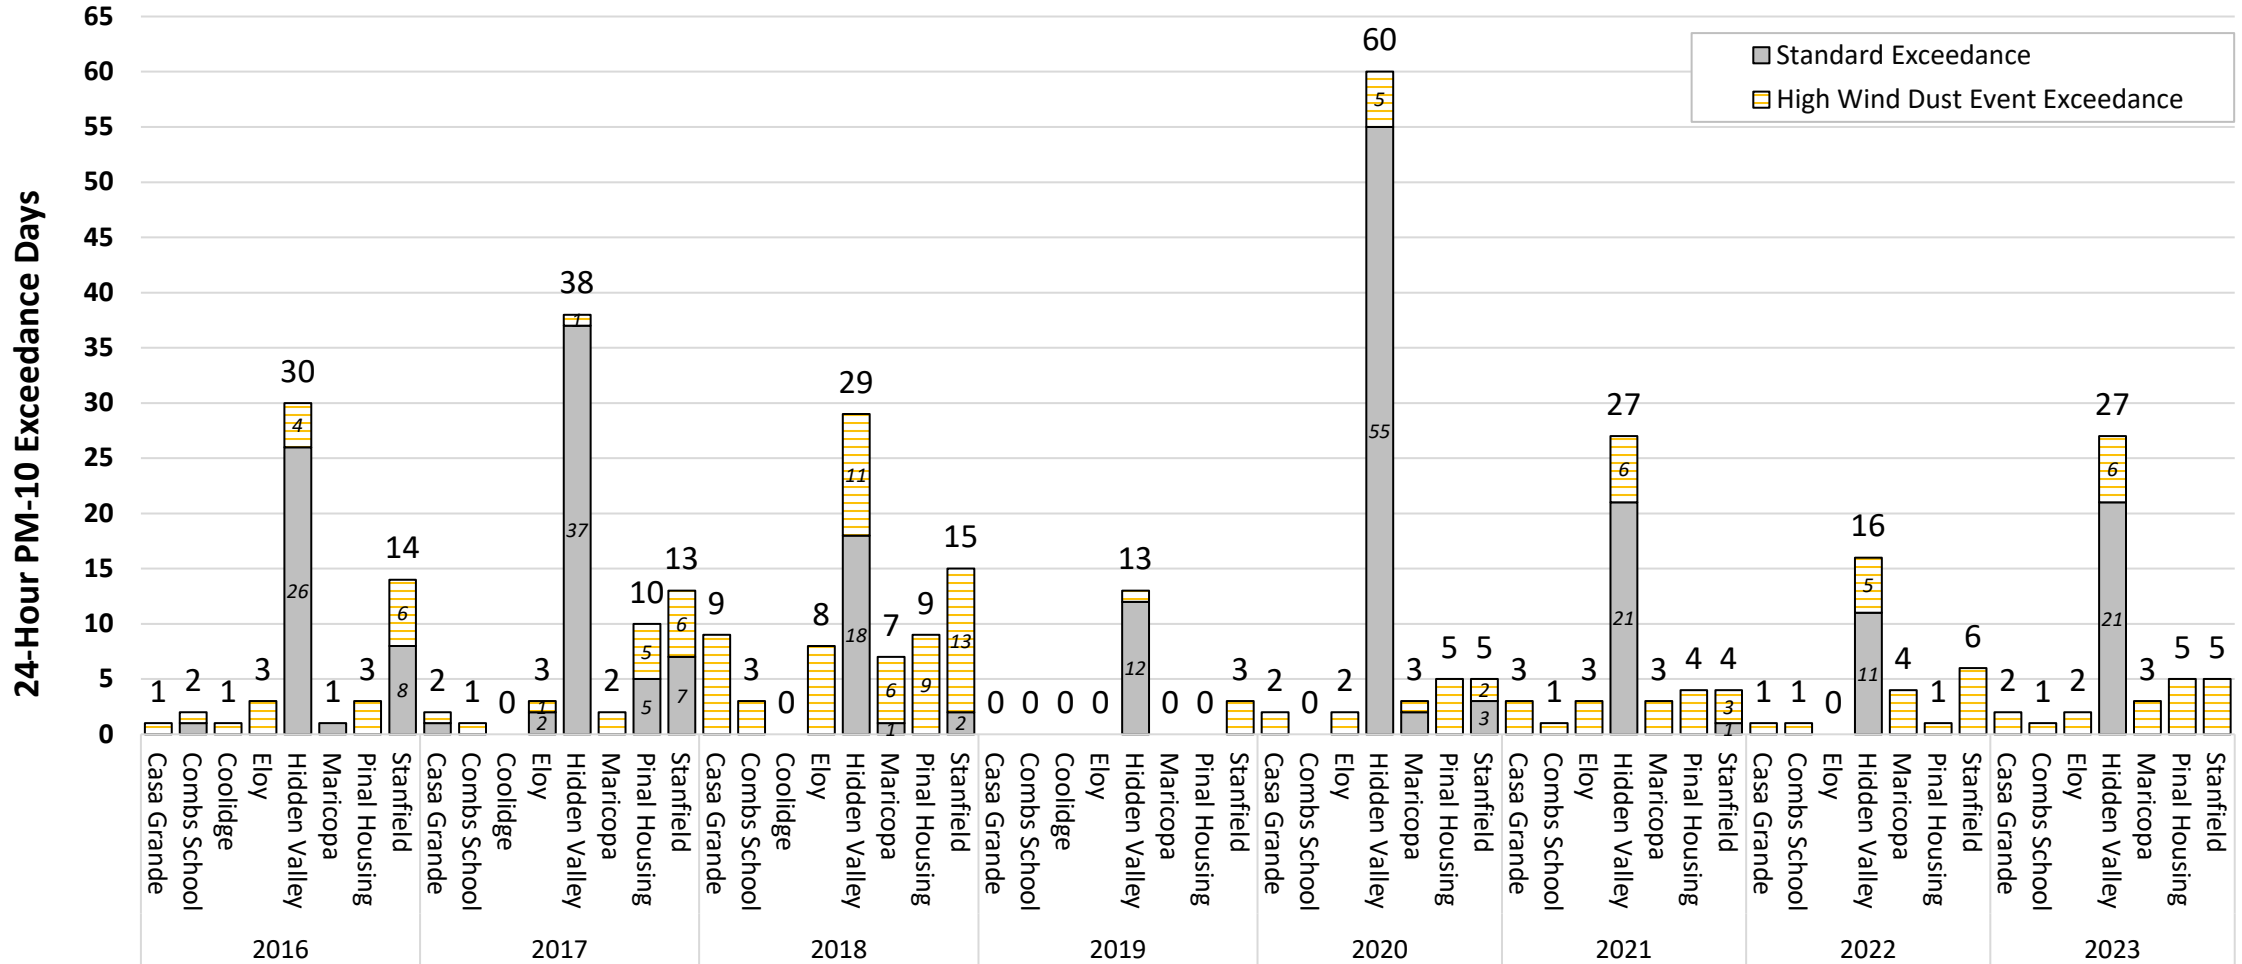

PM-10 Monitoring Data

24-Hour PM-10 Exceedance Days by Monitor in the West Pinal County Nonattainment Area

Sources: Environmental Protection Agency Air Quality System and PM-10 Design Values Reports.