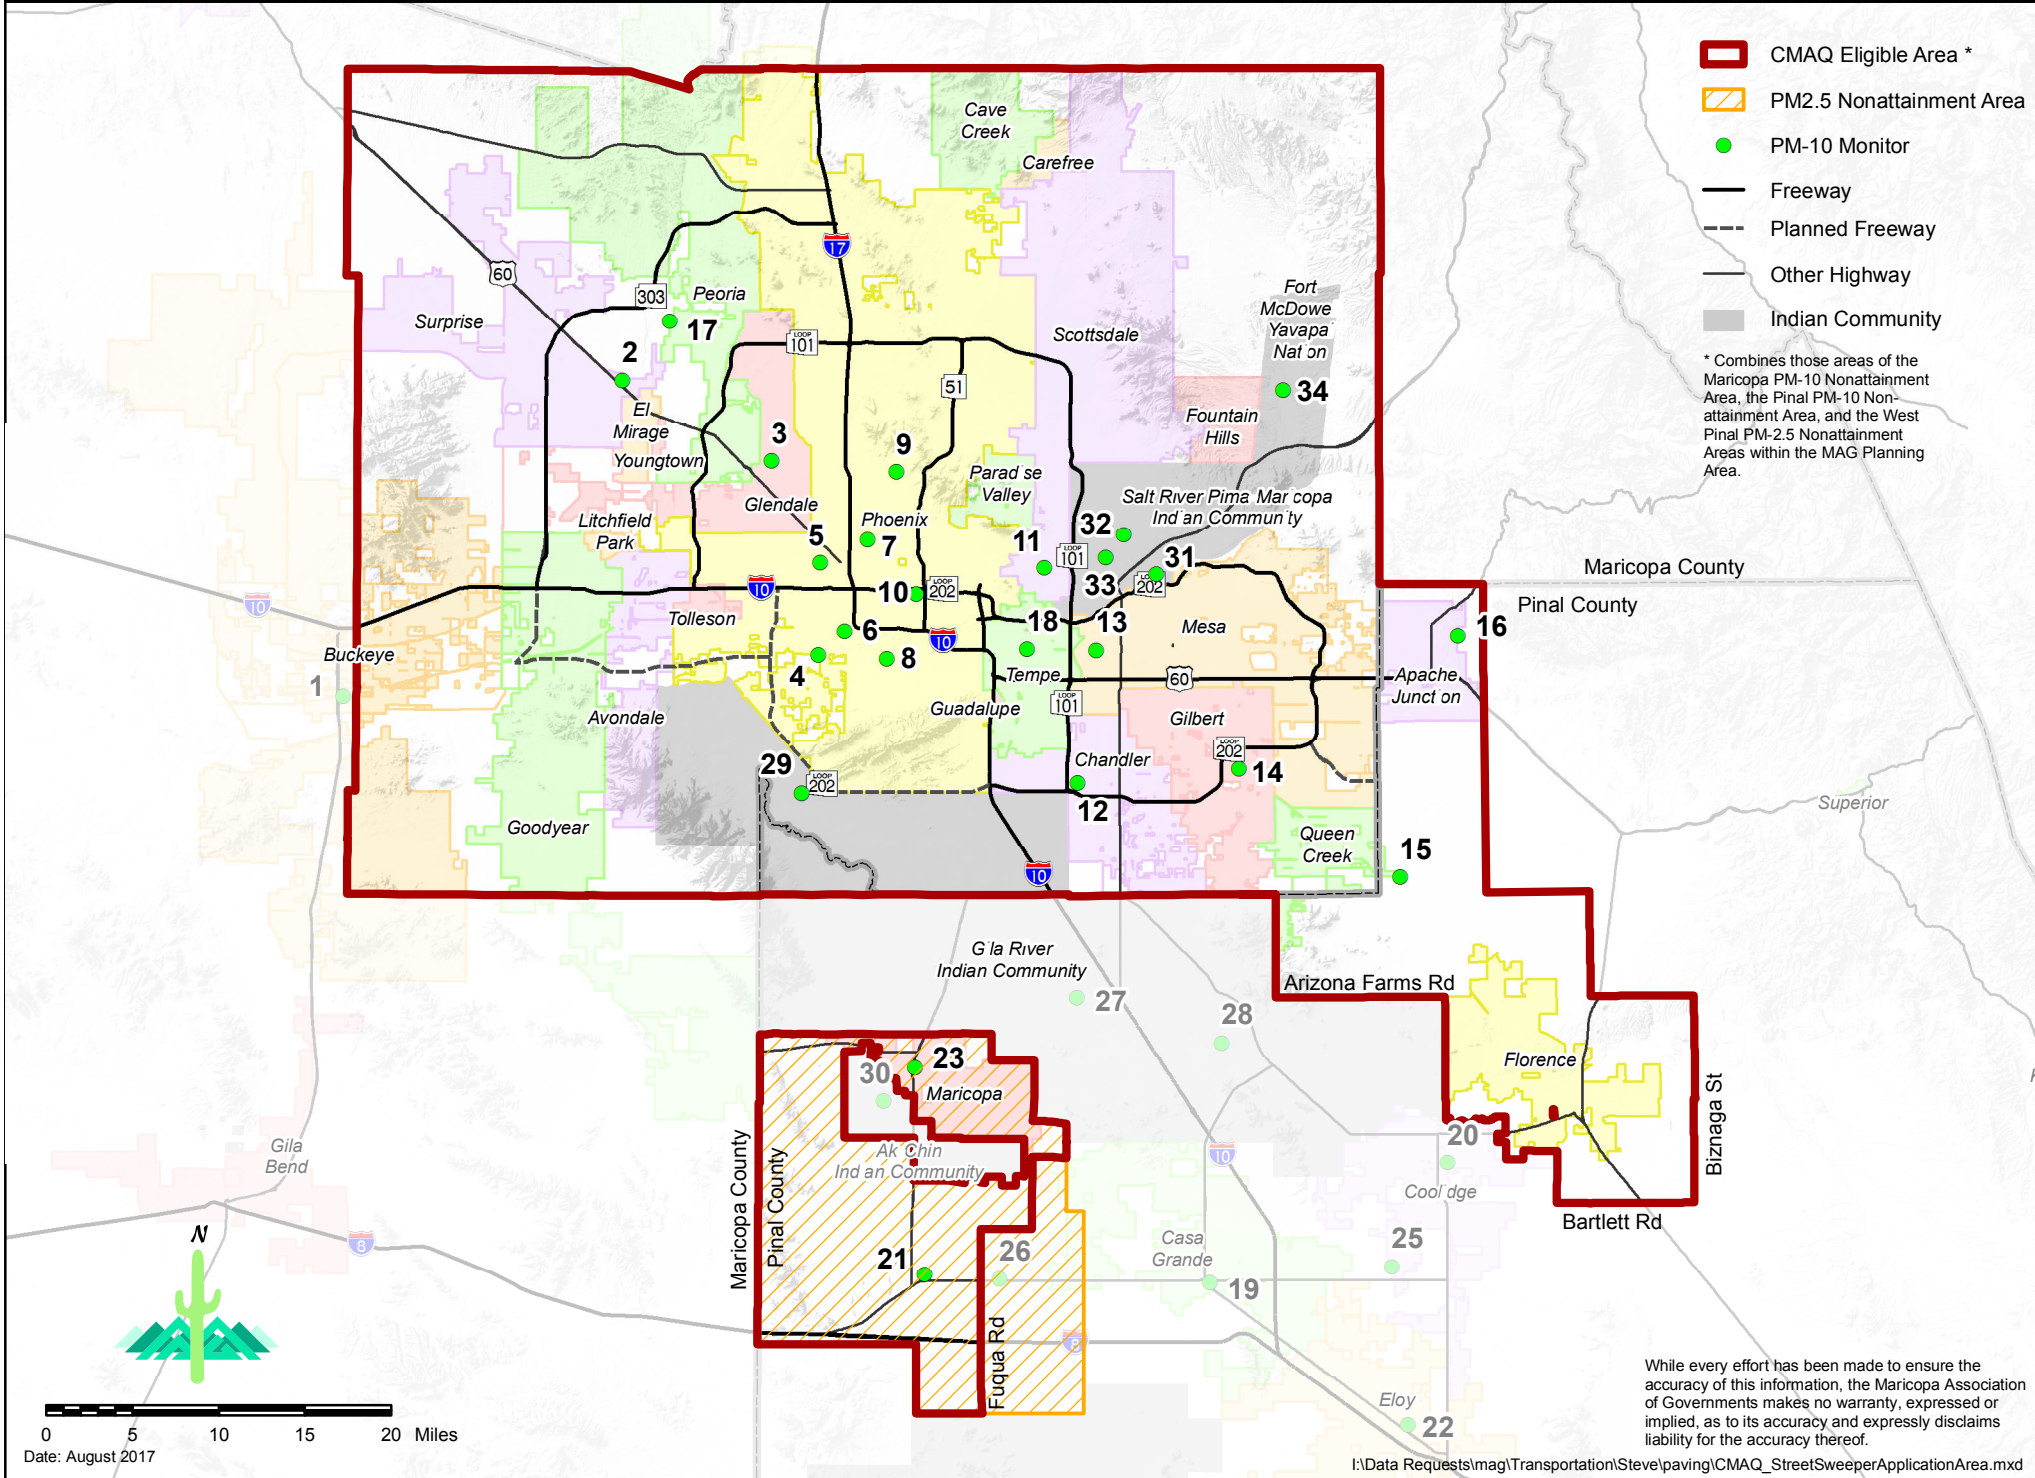

CMAQ Street Sweeper Application Area

- CMAQ Eligible Area *
- PM2.5 Nonattainment Area
- PM-10 Monitor
- Freeway
- Planned Freeway
- Other Highway
- Indian Community

* Combines those areas of the Maricopa PM-10 Nonattainment Area, the Pinal PM-10 Nonattainment Area, and the West Pinal PM-2.5 Nonattainment Areas within the MAG Planning Area.